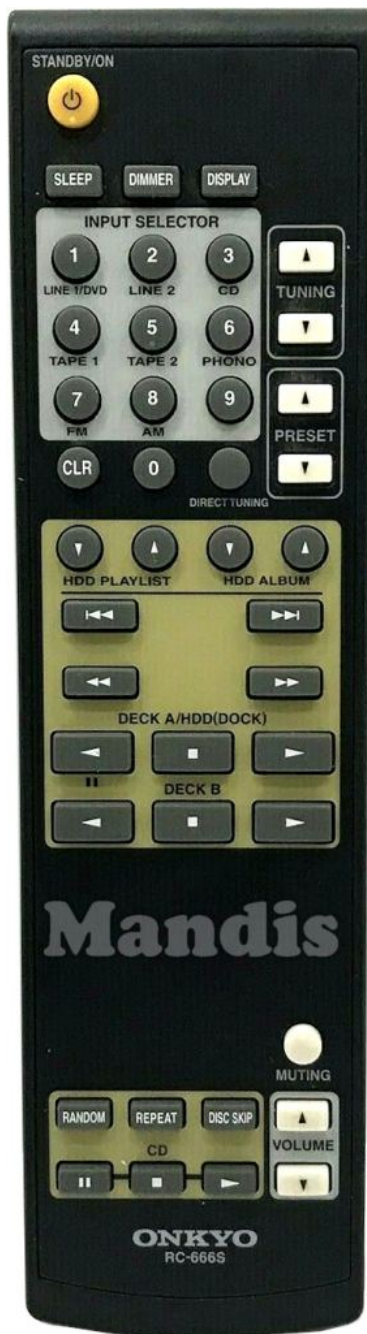

Original	Substitut	Original	Substitut
 STANDBY/ON	 Power	 0	 0
 SLEEP	 Sleep / Timer	 DIRECT TUNING	 D.Menu / Top
 DIMMER	 Shift + Mute / Dimmer	 PRESET DOWN	 Shift + I<< / Preset-
 DISPLAY	 Display / Media	 HDD PLAY LIST	 Shift + Down
 1 LINE 1/DVD	 1	 HDD PLAYLIST	 Shift + Up
 2 LINE 2	 2	 HDD ALBUM	 Down
 3 CD	 3	 HDD ALBUM UP	 Up
 TUNING UP	 CH+ / Page+	 I<<	 I<< / Preset-
 4 TAPE 1	 4	 >>I	 >>I / Preset+
 5 TAPE 2	 5	 <<	 << / Tune-
 6 PHONO	 6	 >>	 >> / Tune+
 TUNING DOWN	 CH- / Page-	 PAUSE	 Pause / Step / Freeze
 7 FM	 7	 PLAY < DECK A/HDD DOCK	 Shift + << /
 8 AM	 8	 STOP DECK A/HDD DOCK	 Rec / Rec Mode
 9	 9	 PLAY > DECK A/HDD DOCK	 Play / Slow
 PRESET UP	 Shift + >>I / Preset+	 PLAY < DECK B	 Sound / Title
 CLR	 Exit / Cancel / Clear	 STOP DECK B	 Stop / Hold

Original	Substitut	Original	Substitut
 0	 0	 0	 0
 DIRECT TUNING	 D.Menu / Top	 PRESET DOWN	 Shift + I<< / Preset-
 HDD PLAY LIST	 Shift + Down	 HDD PLAYLIST	 Shift + Up
 HDD ALBUM	 Down	 HDD ALBUM UP	 Up
 I<<	 I<< / Preset-	 >>I	 >>I / Preset+
 <<	 << / Tune-	 >>	 >> / Tune+
 PAUSE	 Pause / Step / Freeze	 PLAY < DECK A/HDD DOCK	 Shift + << /
 STOP DECK A/HDD DOCK	 Rec / Rec Mode	 PLAY > DECK A/HDD DOCK	 Play / Slow
 PLAY < DECK B	 Sound / Title	 STOP DECK B	 Stop / Hold

Original	Substitut
PLAY > DECK B	+ Shift + >> /
MUTING	Mute / Dimmer
RANDOM	Blue / Prime Video / Random
REPEAT	Green / APP / Repeat
DISC SKIP	Back / Return
VOL+	Vol+
CD PAUSE	+ Shift + Pause / Step /
CD STOP	+ Shift + Stop /
CD PLAY	+ Shift + Play /
VOL-	Vol-