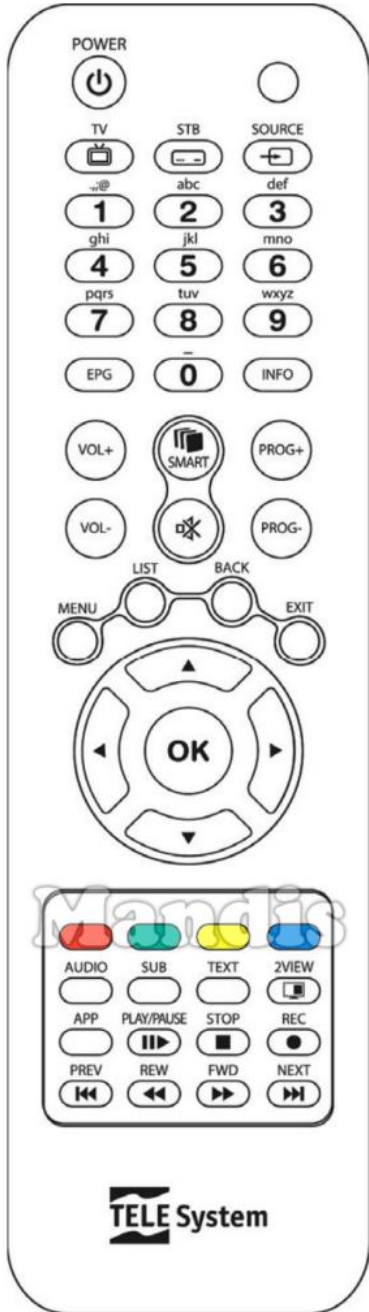

Original		Substitut		Original		Substitut	
	Power		Power		Prog+		Ch +
	1		1		Prog-		Ch -
	2		2		Menu		Menu
	3		3		List		List
	4		4		Back		Back
	5		5		Exit		Exit
	6		6		Up		Up
	7		7		Left		Left
	8		8		OK		Ok
	9		9		Right		Right
	0		0		Down		Down
	EPG		Guide		Red		Red
	Info		Info		Green		Green
	Vol+		Vol +		Yellow		Yellow
	Vol-		Vol -		Blue		Blue
	Smart		Smart		Audio		Dual
	Mute		Mute		Sub		Subt

Original	Substitut	Original	Substitut
 Text	 Text		
 2View	 TV/R		
 APP	 Media		
 Play / Pause	 Play		
 Play / Pause	 Pause		
 Stop	 Stop		
 Rec	 Rec		
 I<< PREV	 I<<		
 >>I NEXT	 >>I		
 << REW	 <<		
 >> FWD	 >>		