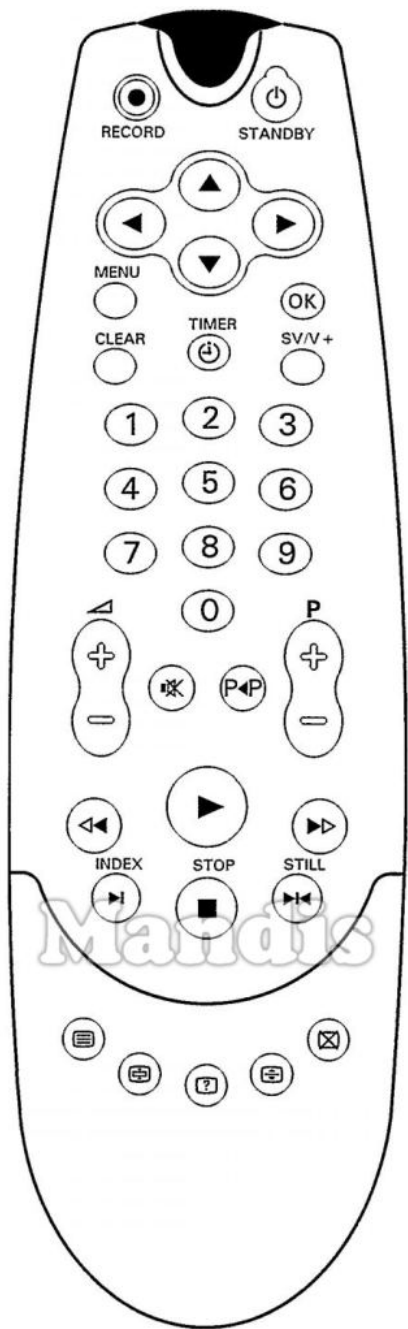

Original		Substitut		Original		Substitut	
	Standby		Power		6		6
	Record		Rec		7		7
	Up		Up		8		8
	Left		Left		9		9
	Right		Right		0		0
	Down		Down		Vol+		Vol +
	→>		Smart		Vol-		Vol -
	OK		Ok		Mute		Mute
	Menu		Menu		P<P		Pre Ch
	Clear		Exit		P+		Ch +
	Timer		AV		P-		Ch -
	SV/V+		Media		Play		Play
	1		1		<<		<<
	2		2		>>		>>
	3		3		> / Index		>>
	4		4		Stop		Stop
	5		5		> < Still		Pause

	Original	Substitut		Original	Substitut
	Teletext		Text		
	Hold		Red		
	Reveal		Green		
	Size		Yellow		
	Cancel		Blue		

	Original	Substitut		Original	Substitut