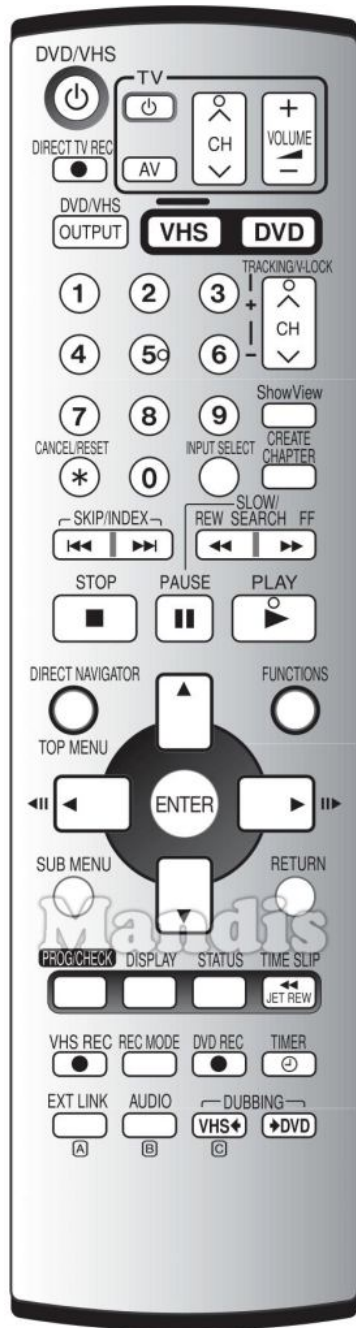

	Original	Substitut		Original	Substitut
	VHS/DVD Power		Power		Create Chapter
	Direct TV Rec		Subt		I<< Skip
	VHS/DVD		Smart		Skip >>I
	1		1		REW / << Slow/Search
	2		2		FF / Slow/Search
	3		3		Stop
	4		4		Pause
	5		5		Play
	6		6		Direct Navigator / Top Menu
	7		7		Functions
	8		8		Up
	9		9		Left
	0		0		Enter
	Cancel / Reset		Exit		Right
	Input Select		Guide		Down
	CH+ / Tracking/V-Lock+		Ch +		Sub Menu
	CH- / Tracking/V-Lock-		Ch -		Return

	Original	Substitut		Original	Substitut
	TV/R		TV/R		TV/R
	I<< Skip		I<<		I<< Skip
	Skip >>I		>>I		Skip >>I
	REW / << Slow/Search		<<		REW / << Slow/Search
	FF / Slow/Search		>>		FF / Slow/Search
	Stop		Stop		Stop
	Pause		Pause		Pause
	Play		Play		Play
	Direct Navigator / Top Menu		D. Menu		Direct Navigator / Top Menu
	Functions		List		Functions
	Up		Up		Up
	Left		Left		Left
	Enter		Ok		Enter
	Right		Right		Right
	Down		Down		Down
	Sub Menu		Menu		Sub Menu
	Return		Back		Return

Original		Substitut	
	Prog / Check		Sleep
	Display		Info
	Status		Media
	Time Slip		Vol +
	Timer		AV
	Ext Link		3D
	Audio / B		Dual
	Dubbing		Blue

Original		Substitut	

	Original	Substitut	Original	Substitut
	Power			
	AV			
	Volume+			
	Volume-			
	CH+			
	CH-			

	Original	Substitut	
	VHS/DVD Power		Power
	Direct TV Rec		Subt
	VHS/DVD		Smart
	1		1
	2		2
	3		3
	4		4
	5		5
	6		6
	7		7
	8		8
	9		9
	0		0
	Cancel / Reset		Exit
	Input Select		AV
	CH+ / Tracking/V-Lock+		Ch +
	CH- / Tracking/V-Lock-		Ch -