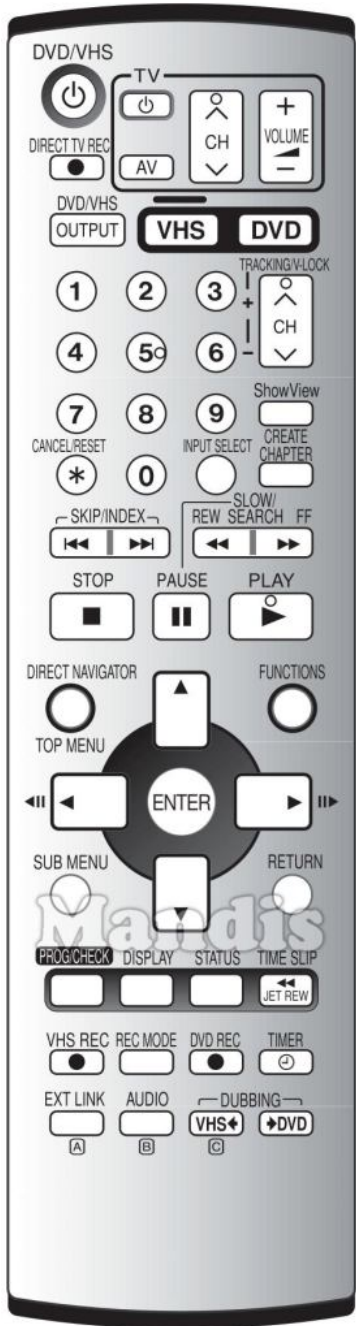

	Original	Substitut		Original	Substitut
	VHS/DVD Power		Power		Create Chapter
	Direct TV Rec		Subt		I<< Skip
	VHS/DVD		Smart		Skip >>I
	1		1		REW / << Slow/Search
	2		2		FF / Slow/Search
	3		3		Stop
	4		4		Pause
	5		5		Play
	6		6		Direct Navigator / Top Menu
	7		7		Functions
	8		8		Up
	9		9		Left
	0		0		Enter
	Cancel / Reset		Exit		Right
	Input Select		Guide		Down
	CH+ / Tracking/V-Lock+		Ch +		Sub Menu
	CH- / Tracking/V-Lock-		Ch -		Return

	Original	Substitut		Original	Substitut
	TV/R		TV/R		TV/R
	I<< Skip		I<<		I<< Skip
	Skip >>I		>>I		Skip >>I
	REW / << Slow/Search		<<		REW / << Slow/Search
	FF / Slow/Search		>>		FF / Slow/Search
	Stop		Stop		Stop
	Pause		Pause		Pause
	Play		Play		Play
	Direct Navigator / Top Menu		D. Menu		Direct Navigator / Top Menu
	Functions		List		Functions
	Up		Up		Up
	Left		Left		Left
	Enter		Ok		Enter
	Right		Right		Right
	Down		Down		Down
	Sub Menu		Menu		Sub Menu
	Return		Back		Return

Original		Substitut	
	Prog / Check		Sleep
	Display		Info
	Status		Media
	Time Slip		Vol +
	Timer		AV
	Ext Link		3D
	Audio / B		Dual
	Dubbing		Blue

Original		Substitut	

	Original	Substitut	Original	Substitut
	Power			
	AV			
	Volume+			
	Volume-			
	CH+			
	CH-			

	Original	Substitut	
	VHS/DVD Power		Power
	Direct TV Rec		Subt
	VHS/DVD		Smart
	1		1
	2		2
	3		3
	4		4
	5		5
	6		6
	7		7
	8		8
	9		9
	0		0
	Cancel / Reset		Exit
	Input Select		AV
	CH+ / Tracking/V-Lock+		Ch +
	CH- / Tracking/V-Lock-		Ch -