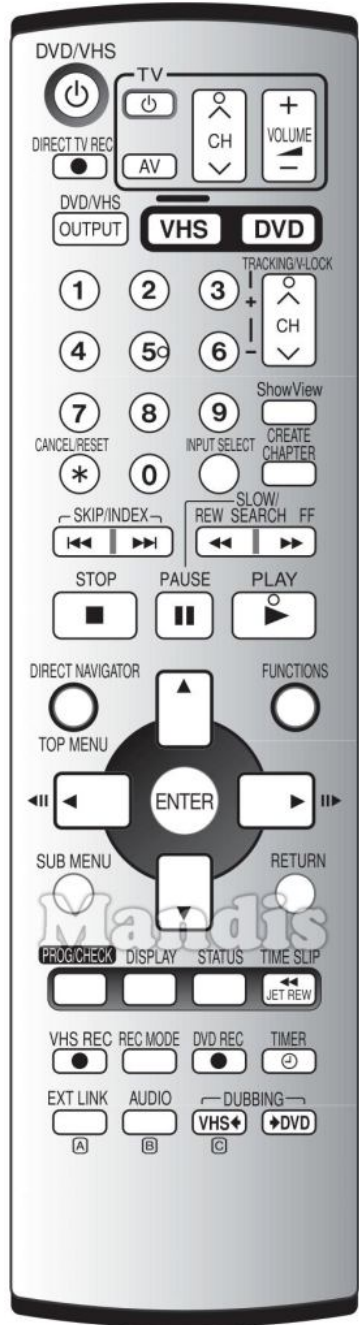

Original		Substitut	
	Rec		Rec
	Rec Mode	+	Shift + Rec
	Timer	+	Shift + AV
	A / Ext Link		Red
	Audio / B		Dual
	Dubbing		D. Menu

Original		Substitut