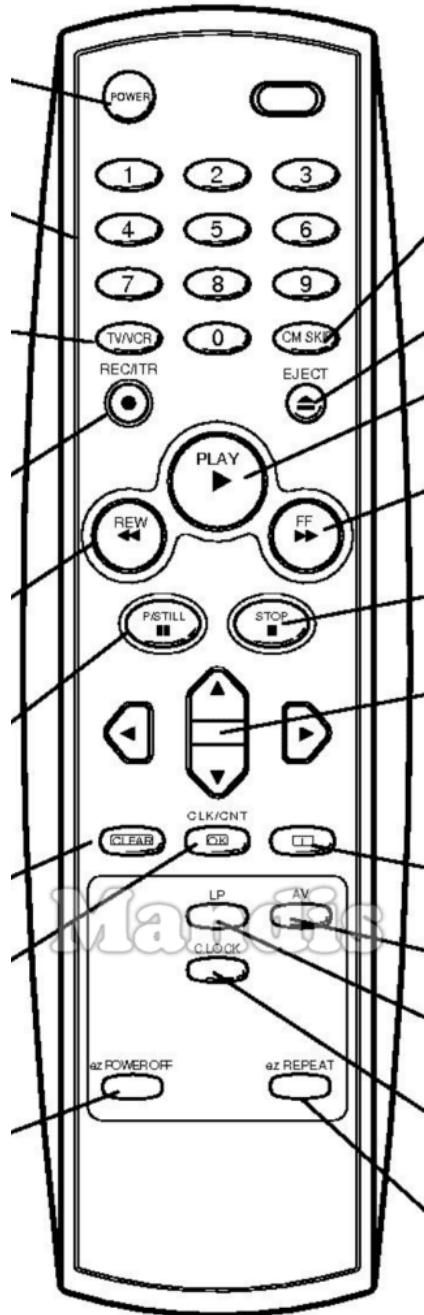

Original	Substitut	
On/Off		Power
Audio Out		Mute / Dimmer
Play		Play / Slow
Pause		Pause / Step / Freeze
Stop		Stop / Hold
Record		Rec / Rec Mode
Rewind		<< / Tune-
F.Forward		>> / Tune+
Prev.		I<< / Preset-
Next		>>I / Preset+
Audio Dub		Sound / Title
Audio		Audio / Lang I/II
Rec/Mode		Subtitle / EQ
Eject/Reverse		Eject / Surround
Mon/TV		Picture / Format
Sp/Lp/Speed		Zoom / Size
Timer/Record		Sleep / Timer

Original	Substitut	
Progr/C/CH		TV/Radio /
Auto/Track		D.Menu / Top
T.Set/Clock		Setup / OPT /
Video/Go-To		Text / Goto
Input Source		AV / Input / RDS
Menu		Menu / Home
Menu Up		Up
Show View		Info / Angle
Menu Left		Left
OK Enter		OK
Menu Right		Right
Exit		Exit / Cancel / Clear
Menu Down		Down
F.Adv		Back / Return
Slow/Dpss+		Vol+
VCR/TV		Smart / List
Chan+		CH+ / Page+