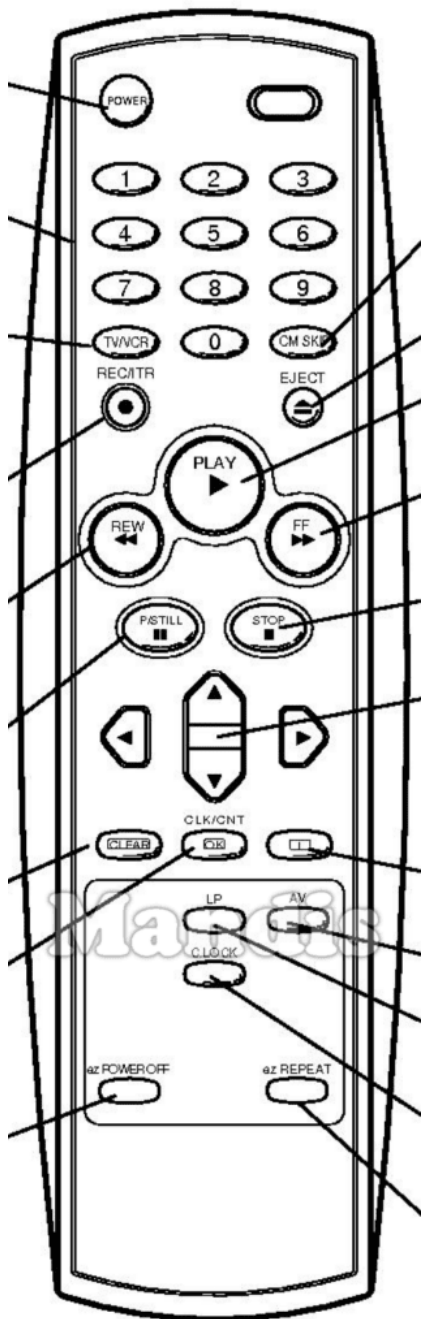

Original	Substitut
 Power	 Power
 1	 1
 2	 2
 3	 3
 4	 4
 5	 5
 6	 6
 7	 7
 8	 8
 9	 9
 TV/VCR	 Smart / List
 0	 0
 CM-Skip	 Display / Media
 REC / ITR	 Rec / Rec Mode
 Eject	 Eject / Surround
 Play	 Play / Slow
 << REW	 << / Tune-

Original	Substitut
 << REW	 I<< / Preset-
 >> F FWD	 >> / Tune+
 >> F FWD	 >>I / Preset+
 Pause/Still	 Pause / Step / Freeze
 Stop	 Stop / Hold
 Left	 Left
 Up	 Up
 Right	 Right
 Down	 Down
 Clear	 Exit / Cancel / Clear
 OK / CLK / CNT	 OK
 i	 Info / Angle
 LP	 Text / Goto
 AV	 AV / Input / RDS
 C.Lock	 TV/Radio /

Original	Substitut	
On/Off		Power
Audio Out		Mute / Dimmer
Play		Play / Slow
Pause		Pause / Step / Freeze
Stop		Stop / Hold
Record		Rec / Rec Mode
Rewind		<< / Tune-
F.Forward		>> / Tune+
Prev.		I<< / Preset-
Next		>>I / Preset+
F.Adv		Sound / Title
Audio		Audio / Lang I/II
Case Tape		Eject / Surround
Mon/TV		Picture / Format
Sp/Lp/Speed		Zoom / Size
Timer/Sleep		Sleep / Timer
Progr/C/CH		TV/Radio /

Original	Substitut	
Auto/Track		D.Menu / Top
T.Set/Clock		Setup / OPT /
Video/Go-To		Text / Goto
Input Source		AV / Input / RDS
Menu		Menu / Home
Menu Up		Up
Menu Left		Left
OK Enter		OK
Menu Right		Right
Exit		Exit / Cancel / Clear
Menu Down		Down
Slow/Dpss+		Vol+
VCR/TV		Smart / List
Tracking+		CH+ / Page+
Slow/Dpss-		Vol-
Display		Display / Media
Tracking-		CH- / Page-