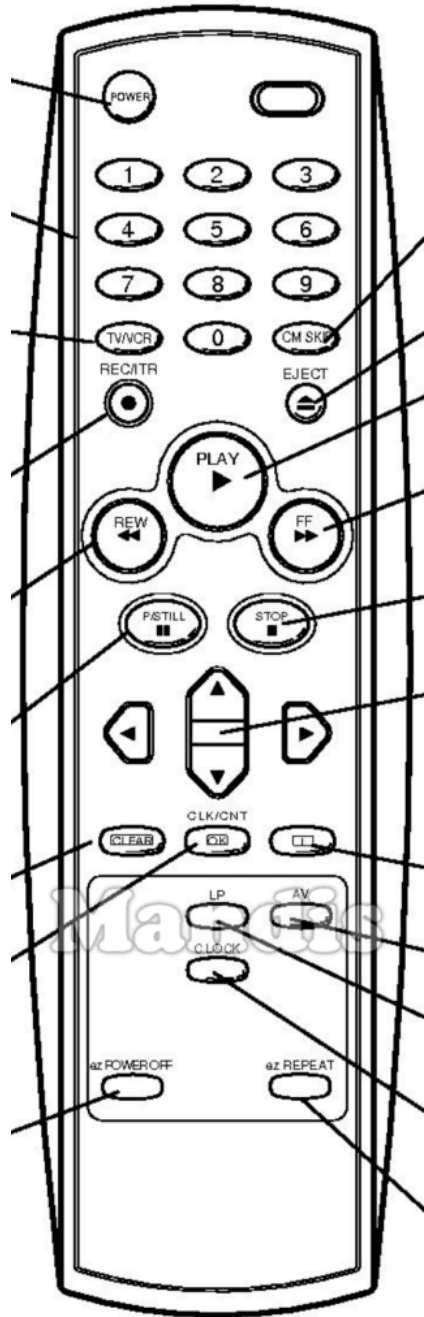

Original	Substitut	
On/Off		Power
Audio Out		Mute / Dimmer
Play		Play / Slow
Pause		Pause / Step / Freeze
Stop		Stop / Hold
Record		Rec / Rec Mode
Rewind		<< / Tune-
F.Forward		>> / Tune+
Prev.		I<< / Preset-
Next		>>I / Preset+
Audio Dub		Sound / Title
Audio		Audio / Lang I/II
Rec/Mode		Subtitle / EQ
Eject/Reverse		Eject / Surround
Mon/TV		Picture / Format
Sp/Lp/Speed		Zoom / Size
Timer/Record		Sleep / Timer

Original	Substitut	
Progr/C/CH		TV/Radio /
Auto/Track		D.Menu / Top
T.Set/Clock		Setup / OPT /
Video/Go-To		Text / Goto
Input Source		AV / Input / RDS
Menu		Menu / Home
Menu Up		Up
Show View		Info / Angle
Menu Left		Left
OK Enter		OK
Menu Right		Right
Exit		Exit / Cancel / Clear
Menu Down		Down
F.Adv		Back / Return
Slow/Dpss+		Vol+
VCR/TV		Smart / List
Chan+		CH+ / Page+