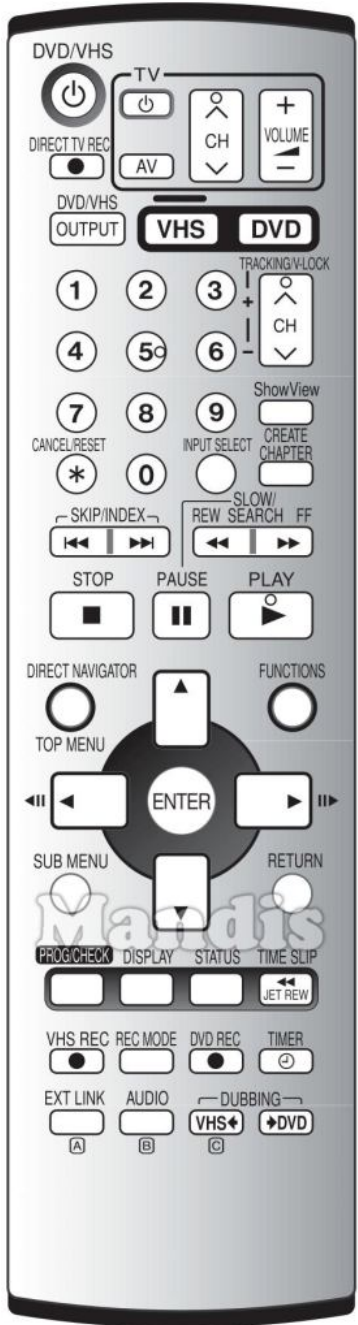

	Original	Substitut		Original	Substitut
	VHS/DVD Power		Power		Create Chapter
	Direct TV Rec		Subt		I<< Skip
	VHS/DVD		Smart		Skip >>I
	1		1		REW / << Slow/Search
	2		2		FF / Slow/Search
	3		3		Stop
	4		4		Pause
	5		5		Play
	6		6		Direct Navigator / Top Menu
	7		7		Functions
	8		8		Up
	9		9		Left
	0		0		Enter
	Cancel / Reset		Exit		Right
	Input Select		Guide		Down
	CH+ / Tracking/V-Lock+		Ch +		Sub Menu
	CH- / Tracking/V-Lock-		Ch -		Return

	Original	Substitut		Original	Substitut
	TV/R		TV/R		TV/R
	I<< Skip		I<<		I<< Skip
	Skip >>I		>>I		Skip >>I
	REW / << Slow/Search		<<		REW / << Slow/Search
	FF / Slow/Search		>>		FF / Slow/Search
	Stop		Stop		Stop
	Pause		Pause		Pause
	Play		Play		Play
	Direct Navigator / Top Menu		D. Menu		Direct Navigator / Top Menu
	Functions		List		Functions
	Up		Up		Up
	Left		Left		Left
	Enter		Ok		Enter
	Right		Right		Right
	Down		Down		Down
	Sub Menu		Menu		Sub Menu
	Return		Back		Return

	Original	Substitut		Original	Substitut
	VHS/DVD Power		Power		ShowView
	Direct TV Rec		Subt		I<< Index
	VHS/DVD		Smart		Index >>I
	1		1		REW
	2		2		FF
	3		3		Stop
	4		4		Pause
	5		5		Play
	6		6		Up
	7		7		Left
	8		8		Enter
	9		9		Right
	0		0		Down
	Cancel / Reset		Exit		Return
	Input Select		AV		Prog/Check
	CH+ / Tracking/V-Lock+		Ch +		Display
	CH- / Tracking/V-Lock-		Ch -		Jet Rew

	Original	Substitut
	Media	
	I<<	
	>>I	
	<<	
	>>	
	Stop	
	Pause	
	Play	
	Up	
	Left	
	Ok	
	Right	
	Down	
	Back	
	Sleep	
	Info	
	Shift + <<	 + 

	Original	Substitut	Original	Substitut
VHS REC	Rec	REC MODE		
REC MODE	Rec Mode	SHIFT + REC MODE		
TIMER	Timer	SHIFT + TIMER AV		
EXT LINK	A / Ext Link	A		
AUDIO	Audio / B	SOUND DUAL		
DUBB VHS+	Dubbing	E-MANUAL D.MENU		