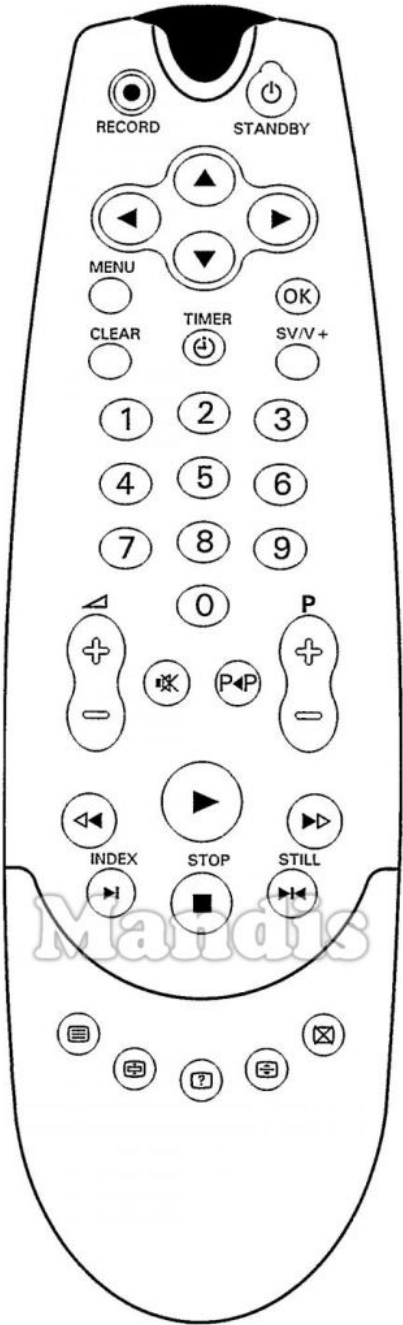

Original		Substitut		Original		Substitut	
	Standby		Power		6		6
	Record		Rec		7		7
	Up		Up		8		8
	Left		Left		9		9
	Right		Right		0		0
	Down		Down		Vol+		Vol +
	→>		Smart		Vol-		Vol -
	OK		Ok		Mute		Mute
	Menu		Menu		P<P		Pre Ch
	Clear		Exit		P+		Ch +
	Timer		AV		P-		Ch -
	SV/V+		Media		Play		Play
	1		1		<<		<<
	2		2		>>		>>
	3		3		>I / Index		>>I
	4		4		Stop		Stop
	5		5		>I< Still		Pause

	Original	Substitut	Original	Substitut
	Teletext	 Text		
	Hold	 Red		
	Reveal	 Green		
	Size	 Yellow		
	Cancel	 Blue		